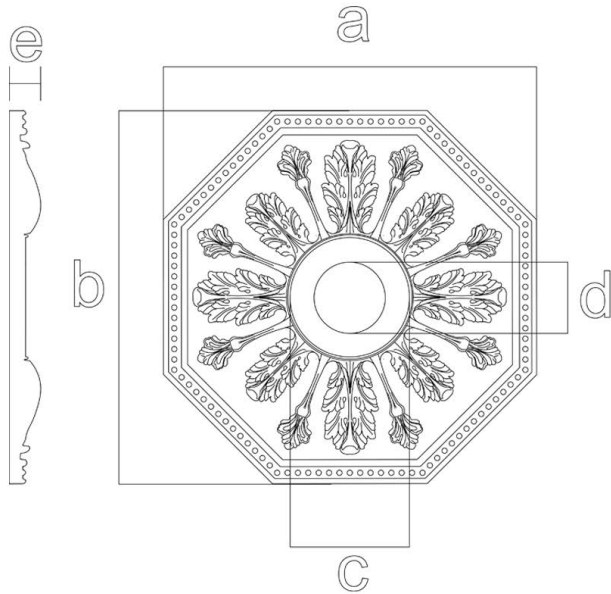

# Medallion - Acanthus Leaves, 16" and 24" Sizes

SKU: MD-ACL

[www.heartwoodcarving.com](http://www.heartwoodcarving.com)

a	b	c	d	e
16"	16"	5 1/8"	3"	1 1/4"
24"	24"	6 1/8"	3 1/2"	1 3/8"

**\*Custom Sizes by Request**