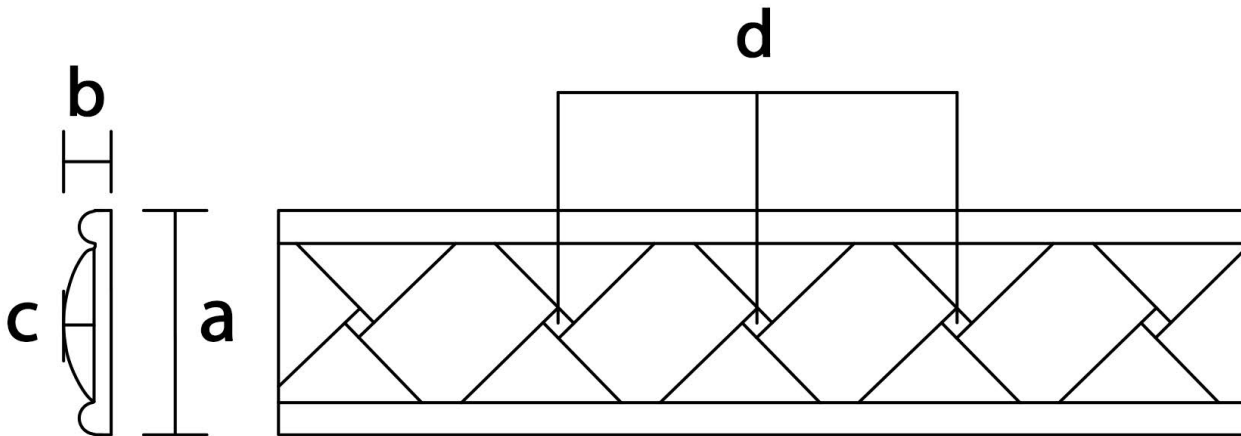

# Detail Moulding - Square Basket Weave

SKU: DT-SWE

[www.heartwoodcarving.com](http://www.heartwoodcarving.com)

a	b	c	d
1.5"	3/8"	0.21"	1.34"
2"	3/8"	0.24"	1.81"
2.5"	1/2"	0.30"	2.25"
3"	1/2"	0.36"	2.70"
3.5"	5/8"	0.42"	3.15"
4"	5/8"	0.48"	3.60"
4.5"	3/4"	0.54"	4.05"