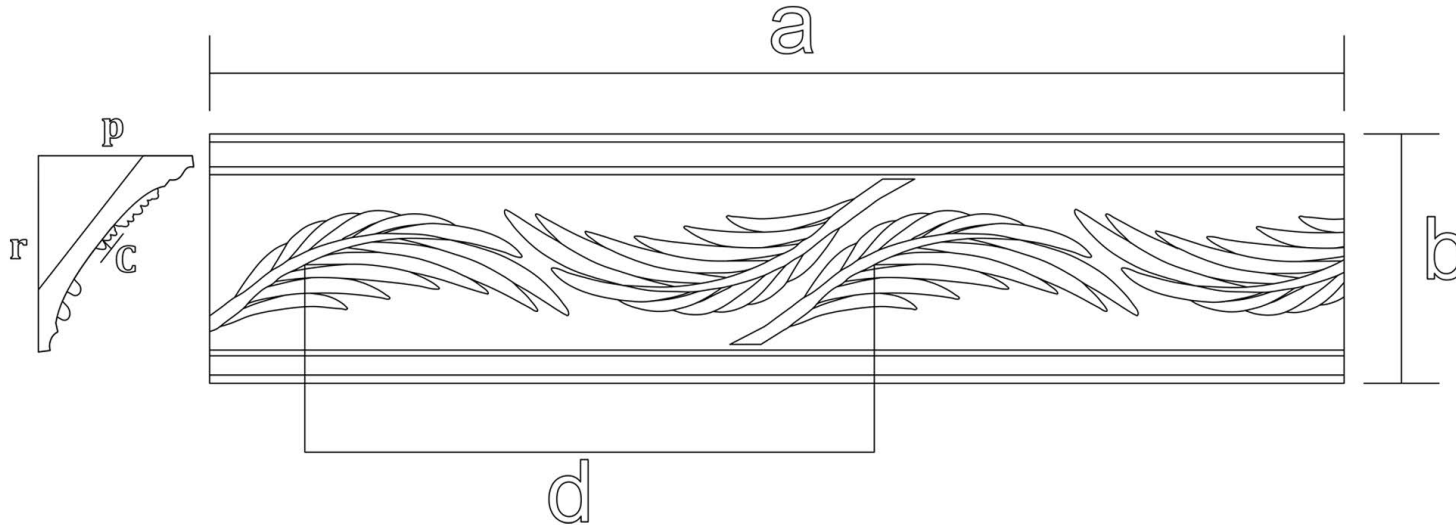

Crown Molding - Palm Leaves #2

SKU: CR-PALM2

www.heartwoodcarving.com

a	b	c	d
94"	3"	0.14"	6.85"
94"	3 1/2"	0.17"	8.00"
94"	4"	0.19"	9.13"
94"	4 1/2"	0.21"	10.27"
94"	5"	0.24"	11.41"
94"	6"	0.29"	13.70"

r	p
2.36"	1.85"
2.75"	2.15"
3.15"	2.46"
3.54"	2.77"
3.94"	3.07"
4.72"	3.69"