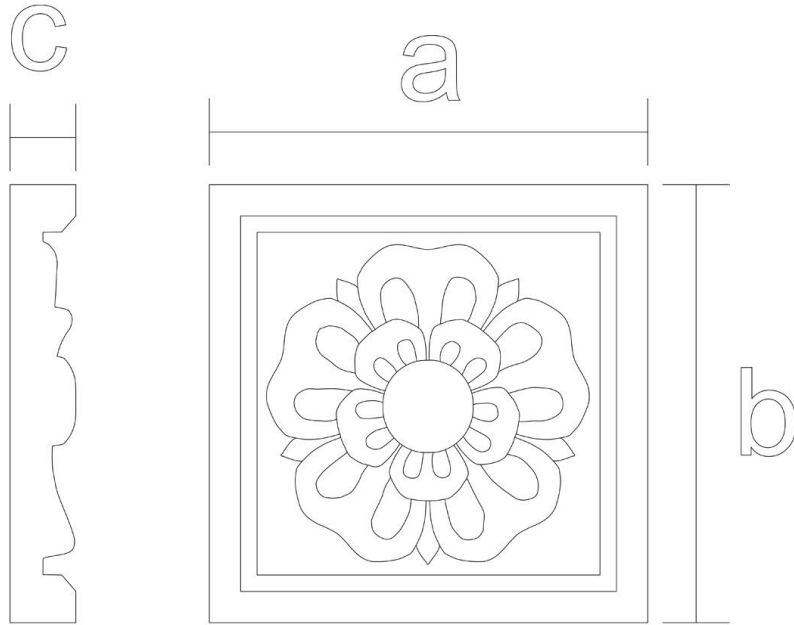

# Corner Block - Tudor Rose - Square Inset

SKU: CB-TROSESQ

www.heartwoodcarving.com

a	b	c
3"	3"	3/4"
3 1/4"	3 1/4"	3/4"
3 1/2"	3 1/2"	3/4"
3 3/4"	3 3/4"	3/4"
4"	4"	3/4"
4 1/2"	4 1/2"	3/4"
5"	5"	3/4"
5 1/2"	5 1/2"	3/4"
6"	6"	3/4"
6 1/2"	6 1/2"	3/4"
8"	8"	1 1/4"