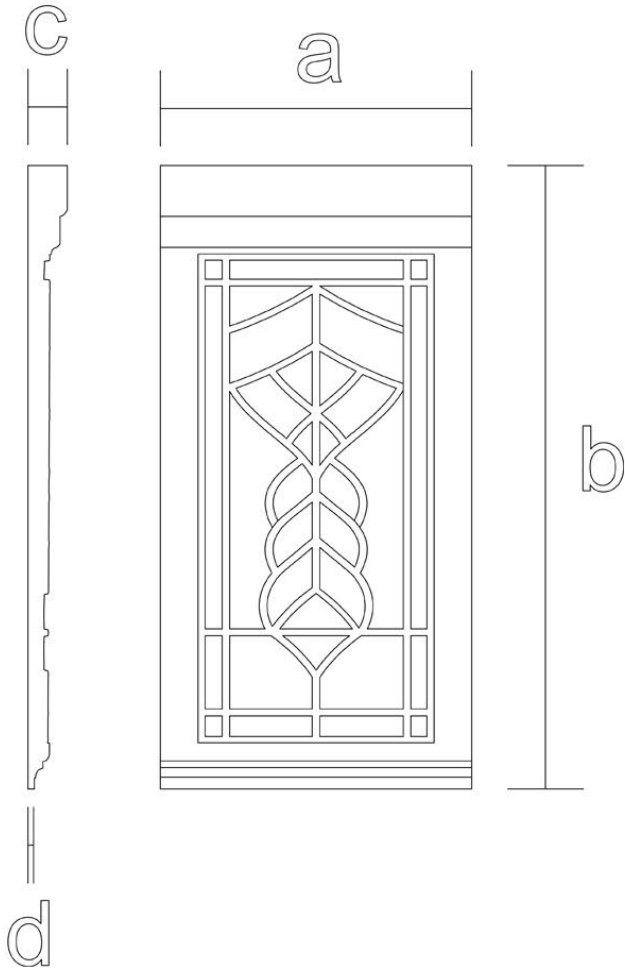

Capital - Stain Glass

SKU: CAP-STGL

www.heartwoodcarving.com

a	b	c	d
3"	6"	3/4"	1/8"
3 1/2"	7"	3/4"	1/8"
4"	8"	3/4"	1/8"
4 1/2"	9"	3/4"	1/8"
5"	10"	3/4"	1/8"
5 1/2"	11"	3/4"	1/8"
6"	12"	3/4"	1/8"

***Custom Sizes by Request**