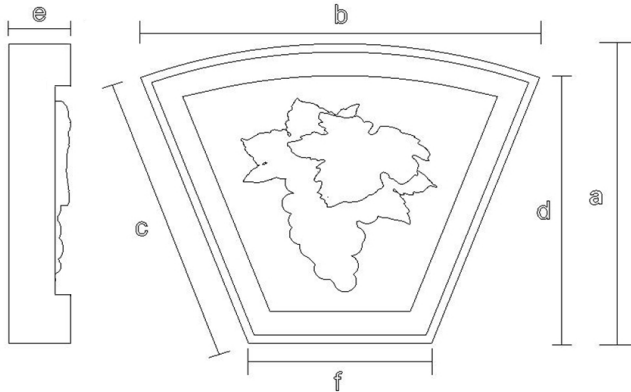

Keystone - Wine Grapes Arched

SKU: KS-GRPAR

www.heartwoodcarving.com

a	b	c	d	e	f
4"	5 3/8"	3.94"	3.65"	3/4"	2.53"
5"	6 3/4"	4.9"	4.54"	3/4"	3.14"
6"	8"	5.86"	5.43"	3/4"	3.75"
7"	9 1/4"	6.82"	6.32"	3/4"	4.37"