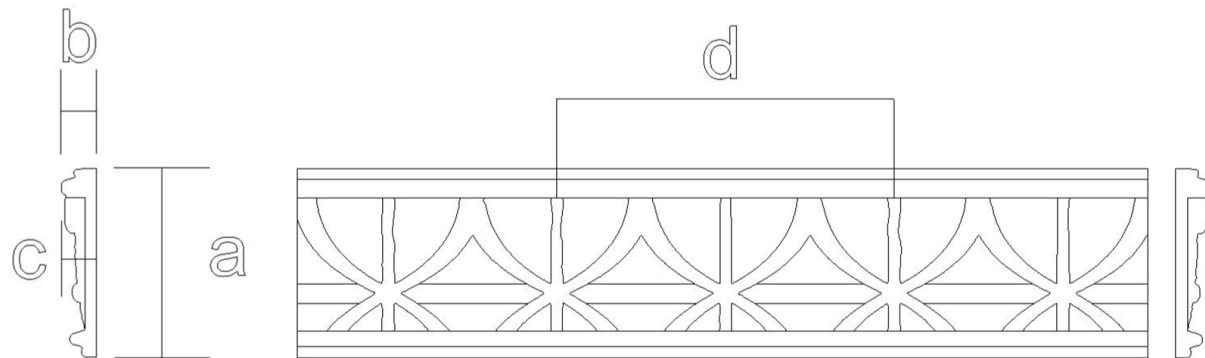

Frieze Moulding - Craft Transition

SKU: FZ-CRTR

www.heartwoodcarving.com

a	b	c	d
2.5"	3/8"	0.3"	1.49"
3"	3/8"	0.37"	1.79"
3.5"	1/2"	0.43"	2.09"
4"	1/2"	0.5	2.39"
4.5"	1/2"	0.65"	2.69"
5"	3/4"	0.7"	2.99"
6"	3/4"	0.86"	3.58"