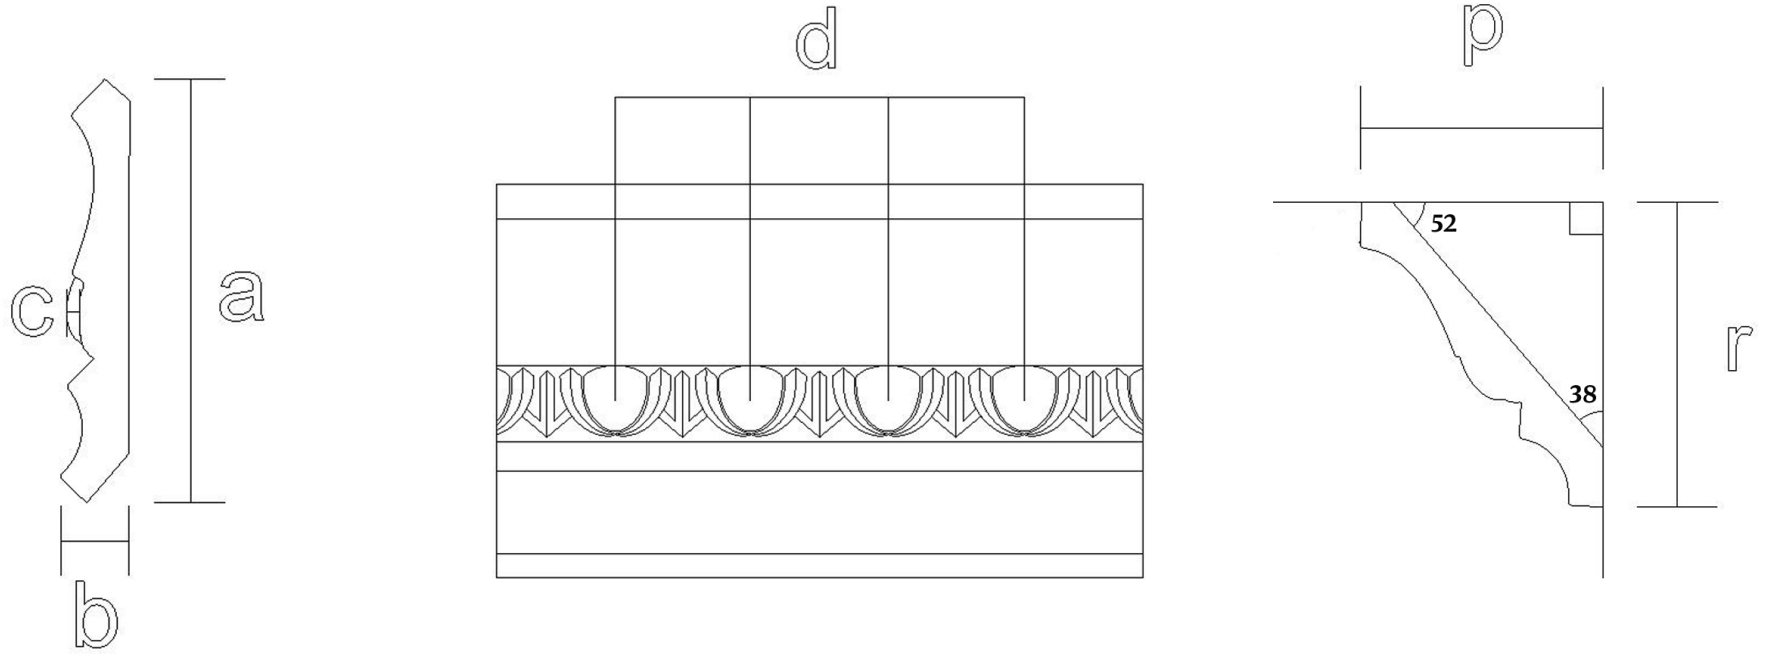

Crown Molding - 4.5" Egg and Dart #1

SKU: CR-ED1-45

www.heartwoodcarving.com

a	b	c	d	r	p
4.5"	3/4"	0.14"	1.55"	3 5/8"	3"

***Custom sizes by request**

© 2003-2018 Heartwood Carving Inc.®

Copyright claimed to the extent and creative product designs, product numbers, photographs, drawings, text, the selection, coordination, arrangement, organization, placement and ordering thereof, and other works herein reproduced. All rights reserved.