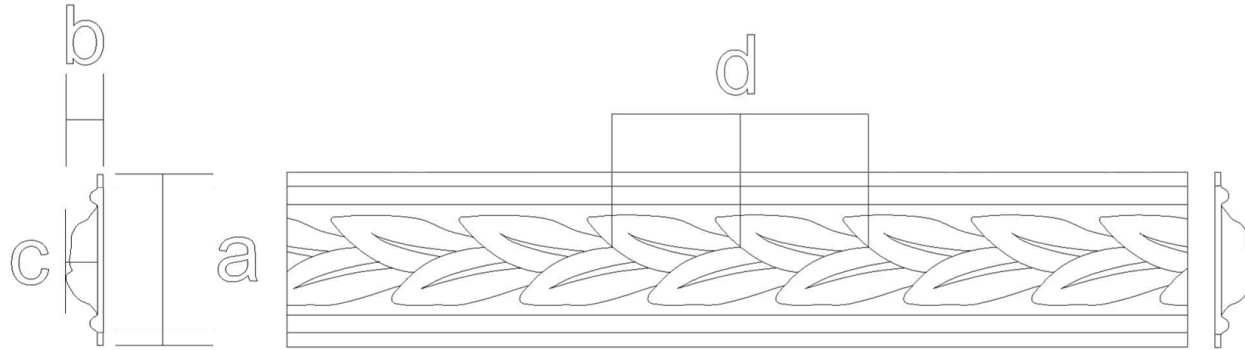

Frieze Moulding - Laurel Leaves

SKU: FZ-LAUREL

www.heartwoodcarving.com

a	b	c	d
1.5"	3/4"	0.38"	1.19"
2"	7/8"	0.5"	1.59"
2.5"	1"	0.63"	1.98"
3"	1 1/8"	0.59"	1.91"
3.5"	1 1/4"	0.61"	1.93"
4"	1 3/8"	0.66"	2.08"
4.5"	1 7/16"	1.06"	3.54"