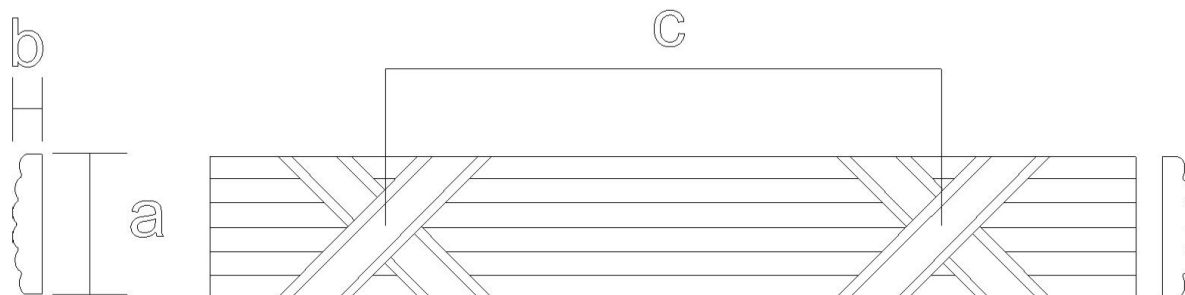

Frieze Moulding - Reed and Ribbon

SKU: FZ-RR

www.heartwoodcarving.com

a	b	c
1.5"	1/2"	6.02"
2"	1/2"	8.01"
2.5"	1/2"	10.05"
3"	5/8"	12.08"
3.5"	5/8"	13.39"
4"	3/4"	15.91"
4.5"	3/4"	18.05"

***Custom sizes by request**